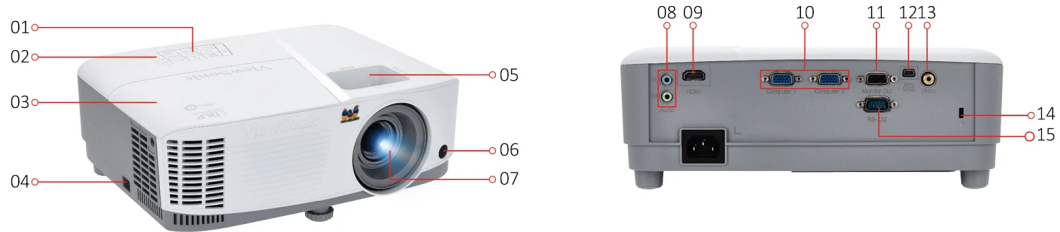

Product Description

The ViewSonic PA503S offers impressive visual performance in small business meeting rooms and classrooms. With higher brightness and longer lamp life, PA503S projector is guaranteed to reproduce the finest of details in any environment for much longer. ViewSonic exclusive SuperColour™ technology offers a wider range of displayable colour ensuring true-to-life colour accuracy in both bright and dark environments without sacrificing image quality.